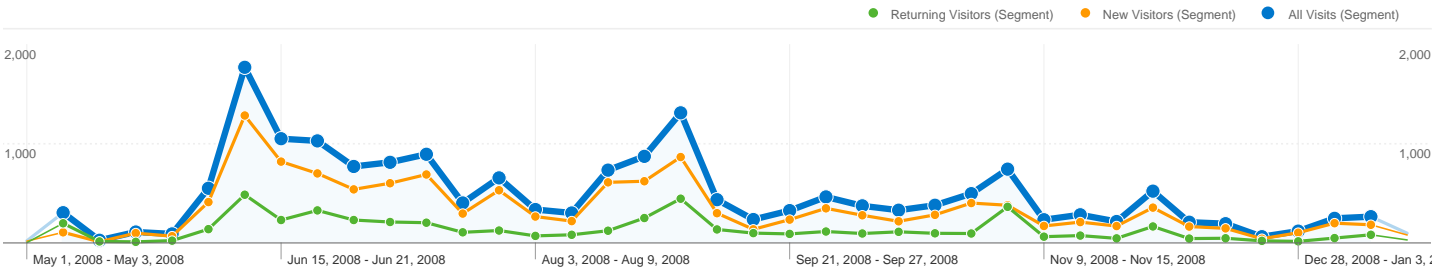

All traffic sources sent a total of 7,721 visits in the "All Visits" segment

All Visits 36.91% Direct Traffic
 New Visitors 34.52%
 Returning Visitors 43.14%

All Visits 48.28% Referring Sites
 New Visitors 49.34%
 Returning Visitors 45.70%

All Visits 14.80% Search Engines
 New Visitors 16.18%
 Returning Visitors 11.25%

Top Traffic Sources

Sources	Visits	% visits
(direct) ((none))		
All Visits	2,851	36.92%
New Visitors	1,923	24.90%
Returning Visitors	928	12.02%
google (organic)		
All Visits	981	12.70%
New Visitors	745	9.65%
Returning Visitors	236	3.06%
savageminds.org (referral)		
All Visits	367	4.75%
New Visitors	286	3.70%
Returning Visitors	82	1.06%
kelly.org (referral)		

Pages on this site were viewed a total of 18,290 times in the "All Visits" segment

All Visits 18,290 Pageviews
New Visitors 13,175
Returning Visitors 5,127

All Visits 14,450 Unique Views
New Visitors 10,601
Returning Visitors 3,860