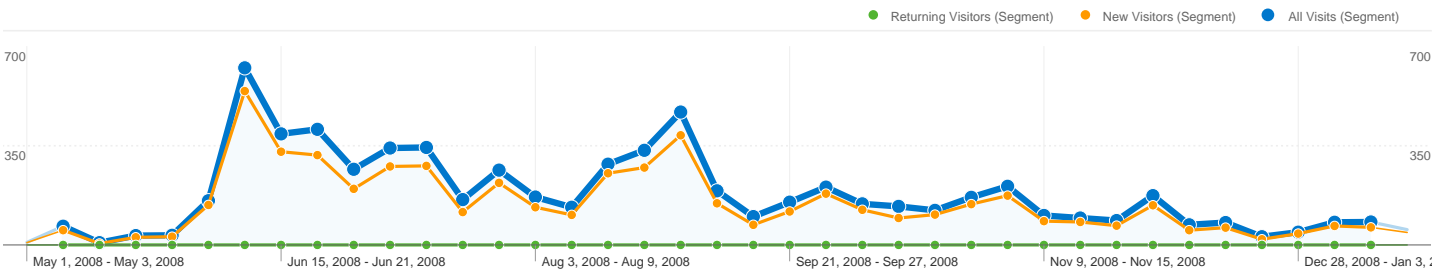

Visitors Overview

Visitors
6,820

Traffic Sources Overview

Content Overview

Pages	Pageviews	% Pageviews
/		
All Visits	5,450	29.80%
New Visitors	4,196	22.94%
Returning Visitors	1,258	6.88%
/read/		
All Visits	4,104	22.44%
New Visitors	3,206	17.53%
Returning Visitors	901	4.93%
/modulate/		
All Visits	1,027	5.62%
New Visitors	621	3.40%
Returning Visitors	406	2.22%
/discuss/		
All Visits	913	4.99%

New Visitors	610	3.34%
Returning Visitors	305	1.67%
/cover/		
All Visits	780	4.26%
New Visitors	642	3.51%
Returning Visitors	138	0.75%

Map Overlay world

6,820 people visited this site in the "All Visits" segment

All traffic sources sent a total of 7,721 visits in the "All Visits" segment

All Visits 36.91% Direct Traffic
 New Visitors 34.52%
 Returning Visitors 43.14%

All Visits 48.28% Referring Sites
 New Visitors 49.34%
 Returning Visitors 45.70%

Pages on this site were viewed a total of 18,290 times in the "All Visits" segment

All Visits 18,290 Pageviews
New Visitors 13,175
Returning Visitors 5,127

All Visits 14,450 Unique Views
New Visitors 10,601
Returning Visitors 3,860