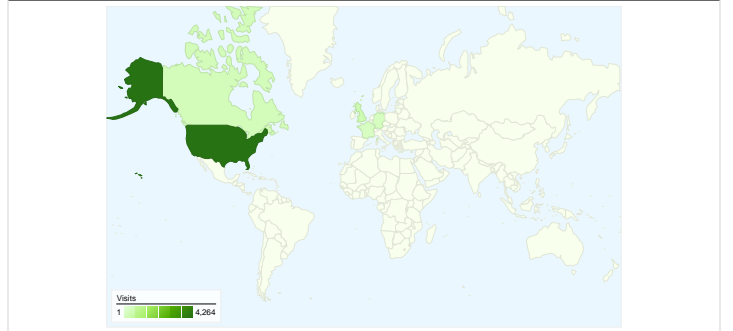

Visitors Overview

Visitors
6,820

Traffic Sources Overview

Content Overview

Pages	Pageviews	% Pageviews
/		
All Visits	5,450	29.80%
New Visitors	4,196	22.94%
Returning Visitors	1,258	6.88%
/read/		
All Visits	4,104	22.44%
New Visitors	3,206	17.53%
Returning Visitors	901	4.93%
/modulate/		
All Visits	1,027	5.62%
New Visitors	621	3.40%
Returning Visitors	406	2.22%
/discuss/		
All Visits	913	4.99%

New Visitors	610	3.34%
Returning Visitors	305	1.67%
/cover/		
All Visits	780	4.26%
New Visitors	642	3.51%
Returning Visitors	138	0.75%

Map Overlay world

6,820 people visited this site in the "All Visits" segment

All traffic sources sent a total of 7,721 visits in the "All Visits" segment

All Visits 36.91% Direct Traffic
 New Visitors 34.52%
 Returning Visitors 43.14%

All Visits 48.28% Referring Sites
 New Visitors 49.34%
 Returning Visitors 45.70%

All Visits	913	4.99%
New Visitors	610	3.34%
Returning Visitors	305	1.67%
<i>/cover/</i>		
All Visits	780	4.26%
New Visitors	642	3.51%
Returning Visitors	138	0.75%

7,721 visits came from 99 countries/territories in the "All Visits" segment