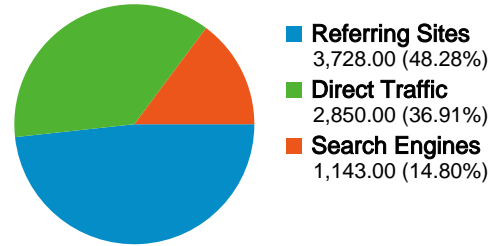

Top Traffic Sources

Sources	Visits	% visits
(direct) ((none))		
All Visits	2,851	36.92%
New Visitors	1,923	24.90%
Returning Visitors	928	12.02%
google (organic)		
All Visits	981	12.70%
New Visitors	745	9.65%
Returning Visitors	236	3.06%
savageminds.org (referral)		
All Visits	367	4.75%
New Visitors	286	3.70%
Returning Visitors	82	1.06%
kelly.org (referral)		

Keywords	Visits	% visits
two bits		
All Visits	317	27.73%
New Visitors	225	19.69%
Returning Visitors	92	8.05%
twobits.net		
All Visits	37	3.24%
New Visitors	21	1.84%
Returning Visitors	16	1.40%
twobits		
All Visits	35	3.06%
New Visitors	20	1.75%
Returning Visitors	15	1.31%
"two bits"