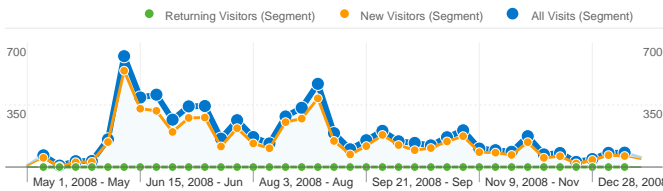

Visitors Overview

Visitors
6,820