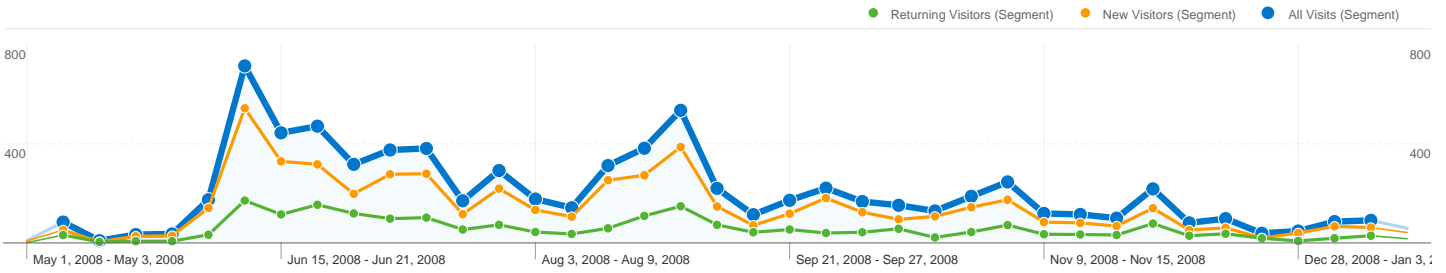

All Visits 7,721 Visits
New Visitors 5,572
Returning Visitors 2,153

All Visits 6,820 Absolute Unique Visitors
New Visitors 5,572
Returning Visitors 0

All Visits 18,290 Pageviews
New Visitors 13,175
Returning Visitors 5,127

All Visits 2.37 Average Pageviews
New Visitors 2.36
Returning Visitors 2.38

All Visits 00:02:36 Time on Site
New Visitors 00:02:20
Returning Visitors 00:03:17

All Visits 52.79% Bounce Rate
New Visitors 50.61%
Returning Visitors 58.43%

All traffic sources sent a total of 7,721 visits in the "All Visits" segment

All Visits 36.91% Direct Traffic
 New Visitors 34.52%
 Returning Visitors 43.14%

All Visits 48.28% Referring Sites
 New Visitors 49.34%
 Returning Visitors 45.70%

Pages on this site were viewed a total of 18,290 times in the "All Visits" segment

All Visits 18,290 Pageviews
New Visitors 13,175
Returning Visitors 5,127

All Visits 14,450 Unique Views
New Visitors 10,601
Returning Visitors 3,860