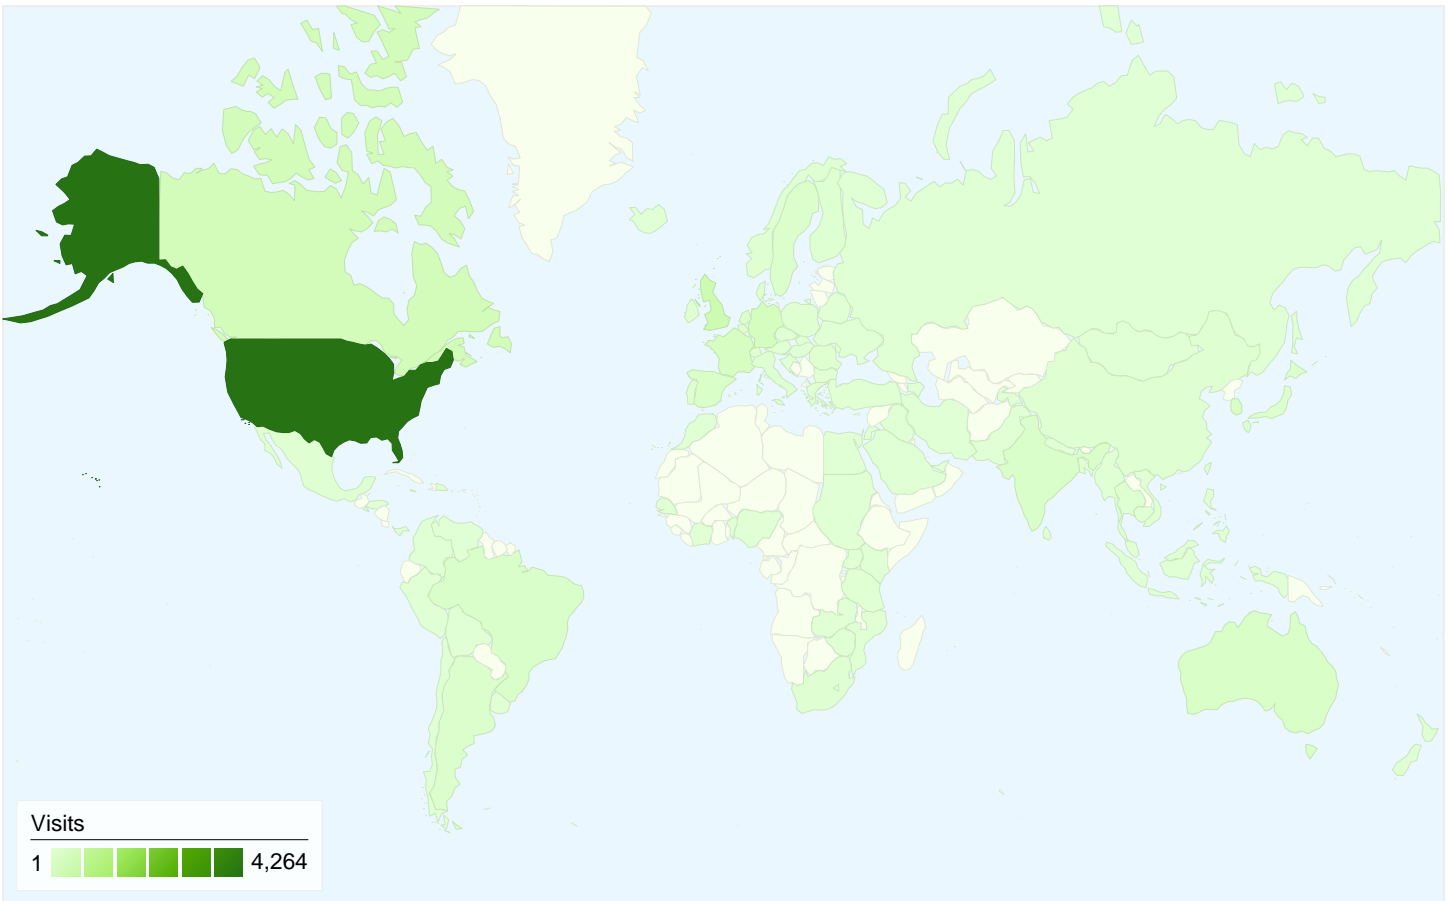

All traffic sources sent a total of 7,721 visits in the "All Visits" segment

All Visits 36.91% Direct Traffic
 New Visitors 34.52%
 Returning Visitors 43.14%

All Visits 48.28% Referring Sites
 New Visitors 49.34%
 Returning Visitors 45.70%

Pages on this site were viewed a total of 18,290 times in the "All Visits" segment

All Visits 18,290 Pageviews
New Visitors 13,175
Returning Visitors 5,127

All Visits 14,450 Unique Views
New Visitors 10,601
Returning Visitors 3,860

All Visits	913	4.99%
New Visitors	610	3.34%
Returning Visitors	305	1.67%
<i>/cover/</i>		
All Visits	780	4.26%
New Visitors	642	3.51%
Returning Visitors	138	0.75%

7,721 visits came from 99 countries/territories in the "All Visits" segment