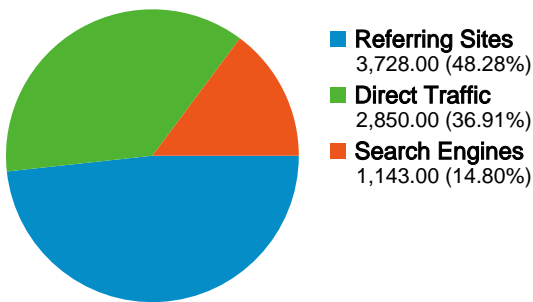

Site Usage

All Visits **7,721** Visits
New Visitors **5,570**
Returning Visitors **2,151**

All Visits **52.79%** Bounce Rate
New Visitors **50.61%**
Returning Visitors **58.44%**

All Visits **18,290** Pageviews
New Visitors **13,166**
Returning Visitors **5,124**

Visitors Overview

Visitors
6,820

Traffic Sources Overview

Content Overview

Pages	Pageviews	% Pageviews
/		
All Visits	5,450	29.80%
New Visitors	4,196	22.94%
Returning Visitors	1,258	6.88%
/read/		
All Visits	4,104	22.44%
New Visitors	3,206	17.53%
Returning Visitors	901	4.93%
/modulate/		
All Visits	1,027	5.62%
New Visitors	621	3.40%
Returning Visitors	406	2.22%
/discuss/		
All Visits	913	4.99%

All traffic sources sent a total of 7,721 visits in the "All Visits" segment

All Visits 36.91% Direct Traffic
 New Visitors 34.52%
 Returning Visitors 43.14%

All Visits 48.28% Referring Sites
 New Visitors 49.34%
 Returning Visitors 45.70%

Site Usage

Visits	Pages/Visit	Avg. Time on Site	% New Visits	Bounce Rate	
7,721 New Visitors: 5,570 Returning Visitors: 2,151	2.37 New Visitors: 2.36 Returning Visitors: 2.38	00:02:36 New Visitors: 00:02:20 Returning Visitors: 00:03:17	72.15% New Visitors: 100.00% Returning Visitors: 0.00%	52.79% New Visitors: 50.61% Returning Visitors: 58.44%	
Country/Territory	Visits	Pages/Visit	Avg. Time on Site	% New Visits	Bounce Rate
United States					
All Visits	4,264	2.54	00:02:40	70.76%	51.57%
New Visitors	3,018	2.51	00:02:26	100.00%	49.97%
Returning Visitors	1,248	2.63	00:03:16	0.00%	55.53%
United Kingdom					
All Visits	435	2.46	00:02:28	82.30%	43.22%
New Visitors	358	2.53	00:02:31	100.00%	39.66%
Returning Visitors	77	2.12	00:02:13	0.00%	59.74%
Canada					